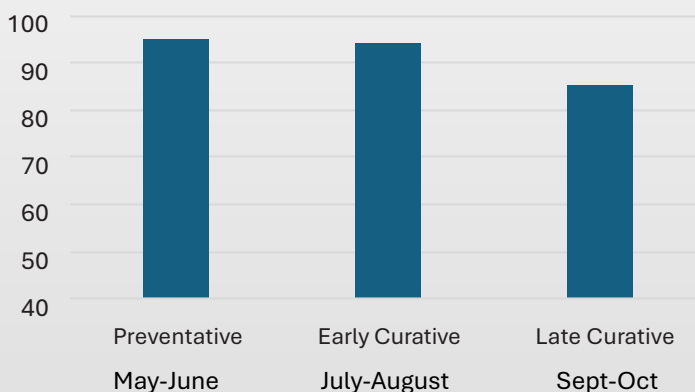

Key Features

- Grub control: Season long protection against all major White grub species.
- Caterpillar control: Effective on Black cutworms, Sod webworms and Fall armyworms.
- Surface pest protection: Controls Billbugs and Annual bluegrass weevils.
- Flexible application window.

White Grub Control¹